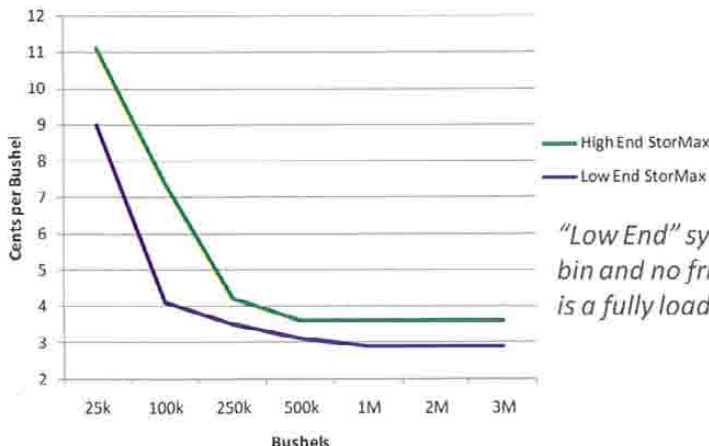

Investment Payback

This chart expresses StorMax in terms of cents/bushel to reflect how little it costs to achieve true peace of mind and the ability to improve your bottom line. For example, is a one time investment of mere pennies per bushel justified relative to securing your most valuable asset, year in year out?