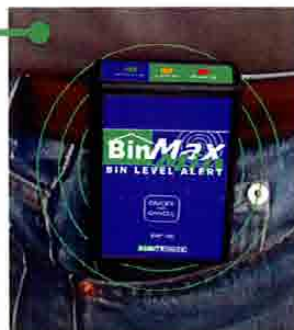

BIN LEVEL ALERT

The bin level alarm you wear

- **Safer** - no need to climb the bin to know when it is getting full.
- **Easier** - Pager beeps, vibrates and flashes to let you know when the bin is getting full or empty, so you don't have to watch and wonder.
- **Save Money** - a cost effective alarm that lets you fill bins fuller and/or leave room for air circulation without risking auger damage or spilling grain.

Pager

Wearable, wireless Pager beeps, vibrates and flashes to let you know the bin is getting full or empty and when it is full or empty (depending on where you install the sensors).

LED lights on top of the Pager indicate if wireless communication with the Transmitter is okay, if batteries are low and level alarms.

Button turns Pager on and off and cancels alarm.

Communication distance with the Transmitter is approximately 100 yards / 100 meters.

Transmitter

Each bin you want to monitor is equipped with a Transmitter Socket, which is permanently mounted on the bin.

When you want to monitor the bin you insert the portable Transmitter into the Transmitter Socket.

An alarm on the Transmitter sounds and a signal is transmitted to the Pager when the bin is getting full or empty and when it is full or empty (depending on where you install the sensors).